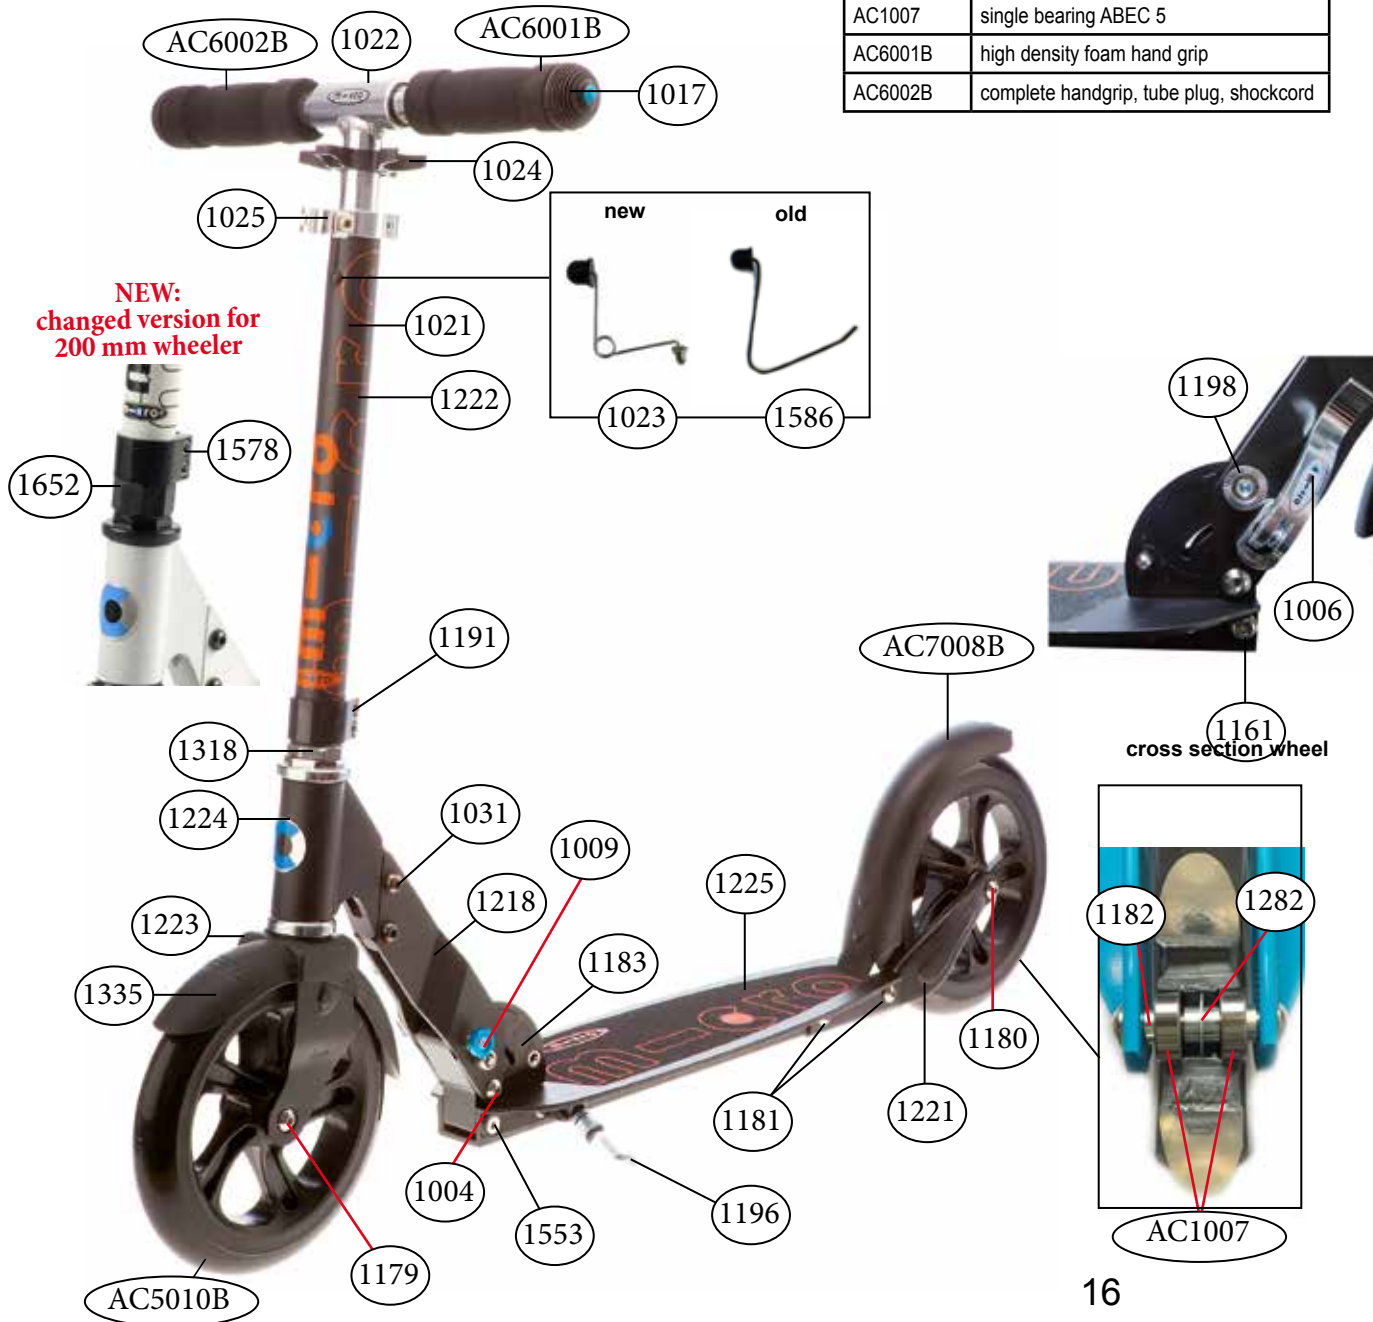

micro black SA0034

AC5010B	wheel complete blister
AC7008B	brake complete blister
AC1007	single bearing ABEC 5
AC6001B	high density foam hand grip
AC6002B	complete handgrip, tube plug, shockcord

article no.	article
1004	axle bolt internal thread, 44 mm
1006	locking complete, scooter
1009	push button, blue
1017	plugs, handle bolt, rubber strip
1021	plastic linkage tube, scooter
1022	t-tube, scooter
1024	multimountclip
1025	quick-acting clamp, scooter, silver
1031	axle bolt internal thread, 19 mm
1161	axle bolt external thread, 10.5 mm
1179	axle bolt internal thread, 43 mm
1180	axle bolt internal thread, 62 mm
1181	axle bolt internal thread, 47.5 mm
1182	spacer external bearings 9.4 mm
1183	folding block, scooter, black
1186	brake spring, black & white
1187	brake bolt, black & white
1191	lower clamp, scooter, black
1198	push button, silver
1218	holder plates left & right, black
1219	brake plate, black
1221	fastening elements wheel back, black
1222	lower t-tube, black
1223	steering fork, black
1224	front holder, black
1225	deck & griptape, black
1226	griptape, black
1282	spacer between bearings 24.30 mm
1318	inveter logic complete set (CH)
1553	axle bolt external thread, 21.5 mm
1578	lower clamp,flex 200mm, black matt
1196	kick stand with screws, scooter
1335	fender, black & white
1586/1023	bolt & spring t-bar
1652	width nut, scooter 200mm, black