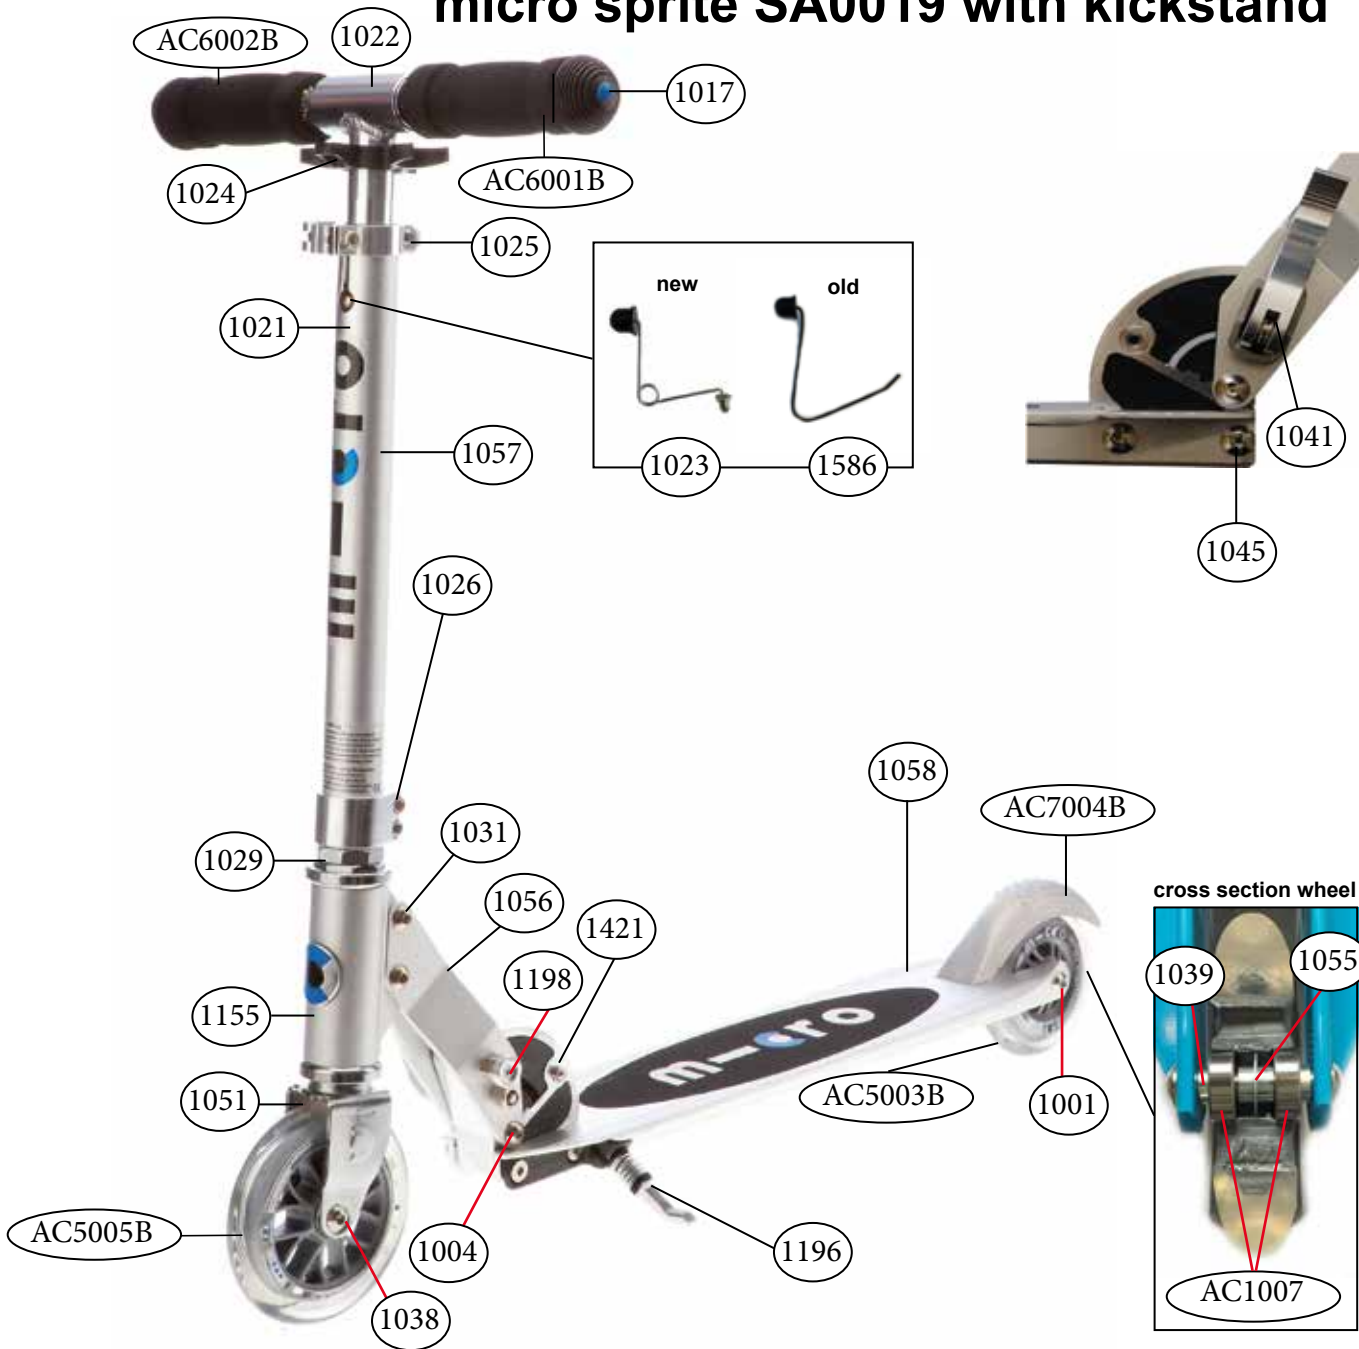

micro sprite SA0019 with kickstand

article no.	article
AC6001B	high density foam hand grip
AC6002B	complete handgrip, tube plug, shockcord
1001	axle bolt internal thread, 40 mm
1004	axle bolt internal thread, 44 mm
1017	plugs, handle bolt, rubber strip
1021	plastic linkage tube, scooter
1022	t-tube, scooter
1024	multimountclip
1025	quick-acting clamp, scooter, silver
1026	lower clamp, scooter, silver
1029	inverter logic complete, scooter
1031	axle bolt internal thread, 19 mm
1038	axle bolt internal thread, 30 mm
1039	spacer external bearings, 3.4 mm
1041	locking complete, sprite & bullet
1045	axle bolt internal thread, 33 mm
1046	brake plate, sprite & bullet
1047	brake spring, bullet & sprite
1048	brake bolt, bullet & sprite
1051	steering fork, bullet
1054	griptape, bullet & sprite
1055	spacer between bearings 10.25 mm
1056	holder plates left & right, sprite, silver
1057	lower t-tube, sprite, silver
1058	deck & griptape, sprite, silver
1155	front holder, sprite, silver
1198	push button, silver
1196	kick stand with screws, scooter
1421	folding block complete (MARCO)
1586/1023	bolt & spring t-bar
AC5003B	wheel back complete blister
AC5005B	front wheel complete blister
AC7004B	brake complete blister
AC1007	single bearing ABEC 5