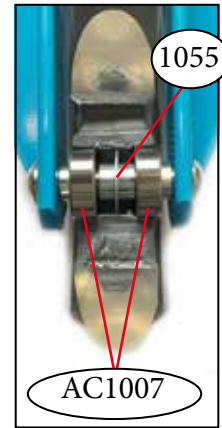

# mini2go MM0208/09

cross section wheel

article nr.	article
AC6003B	high density rubber hand grip
1055	spacer between bearings 10.25 mm
1542	axle bolt, seat mini 2go, 40 mm
1547	deck, 2go, blue
1548	deck, 2go, pink
1549	brake, mini 2go blue solid (2375C )
1550	brake, mini 2go pink solid (801C )
1456	quick-acting plastic, black
1540	case, mini2go, blue
1541	case, mini2go, pink
1543	seat, mini2go, blue
1544	seat, mini2go, pink
1545	holder for seat, mini2go, blau
1546	holder for seat, mini2go, pink
1551	handlebar complete, mini2go
1586	bolt & spring t-bar, maxi
AC1007	single bearing ABEC 5