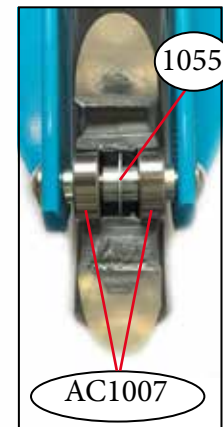

article no.	article
1055	spacer between bearings 10.25 mm
1141	t-bar push button, mini
1419	axle bolt, seat mini 3in1
1417	seat, mini3in1
1418	O-handle bar without seat, mini3in1
1420	holder for seat, mini 3in1
AC9000	handelbare with saddle complete
AC1007	single bearing ABEC 5

cross section wheel