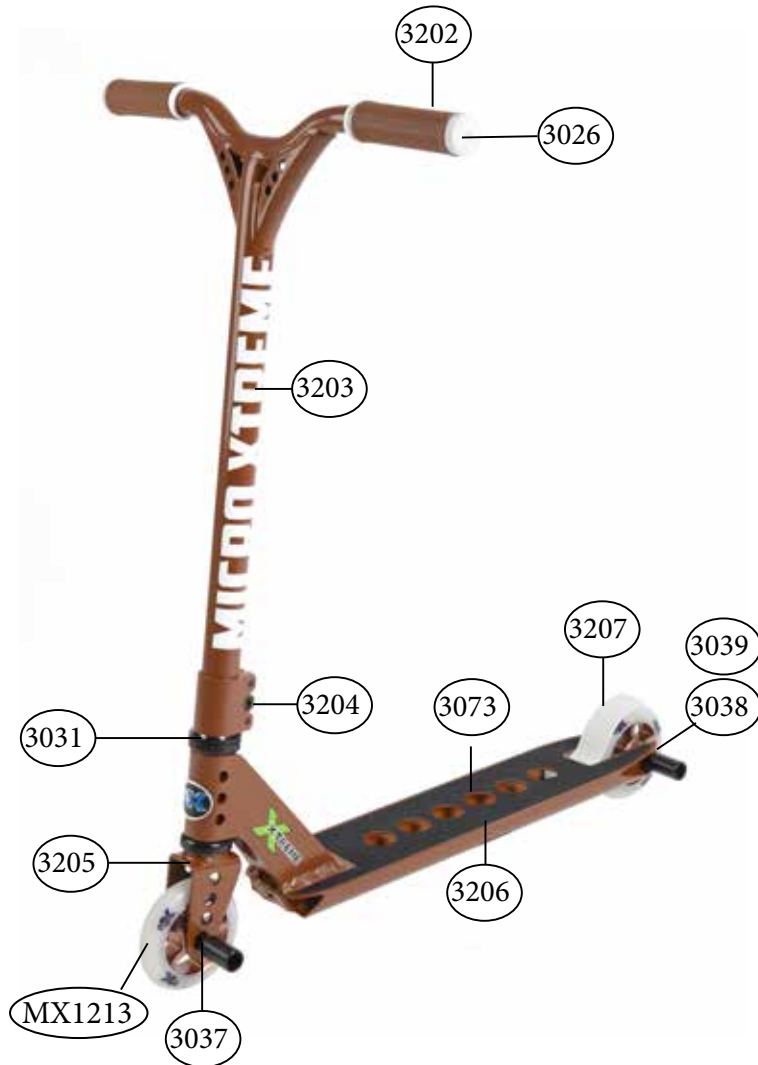

micro trixx SA0147

article no.	article
3026	plugs mx trixx
3031	headset
3037	front axle
3038	rear axle
3039	spacer
3073	griptape
3202	handles trixx brown
3203	one pice bar trixx brown
3204	clamp braun
3205	fork braun
3206	deck mx trixx brown
3207	brake mx trixx
MX1213	wheel mx trixx