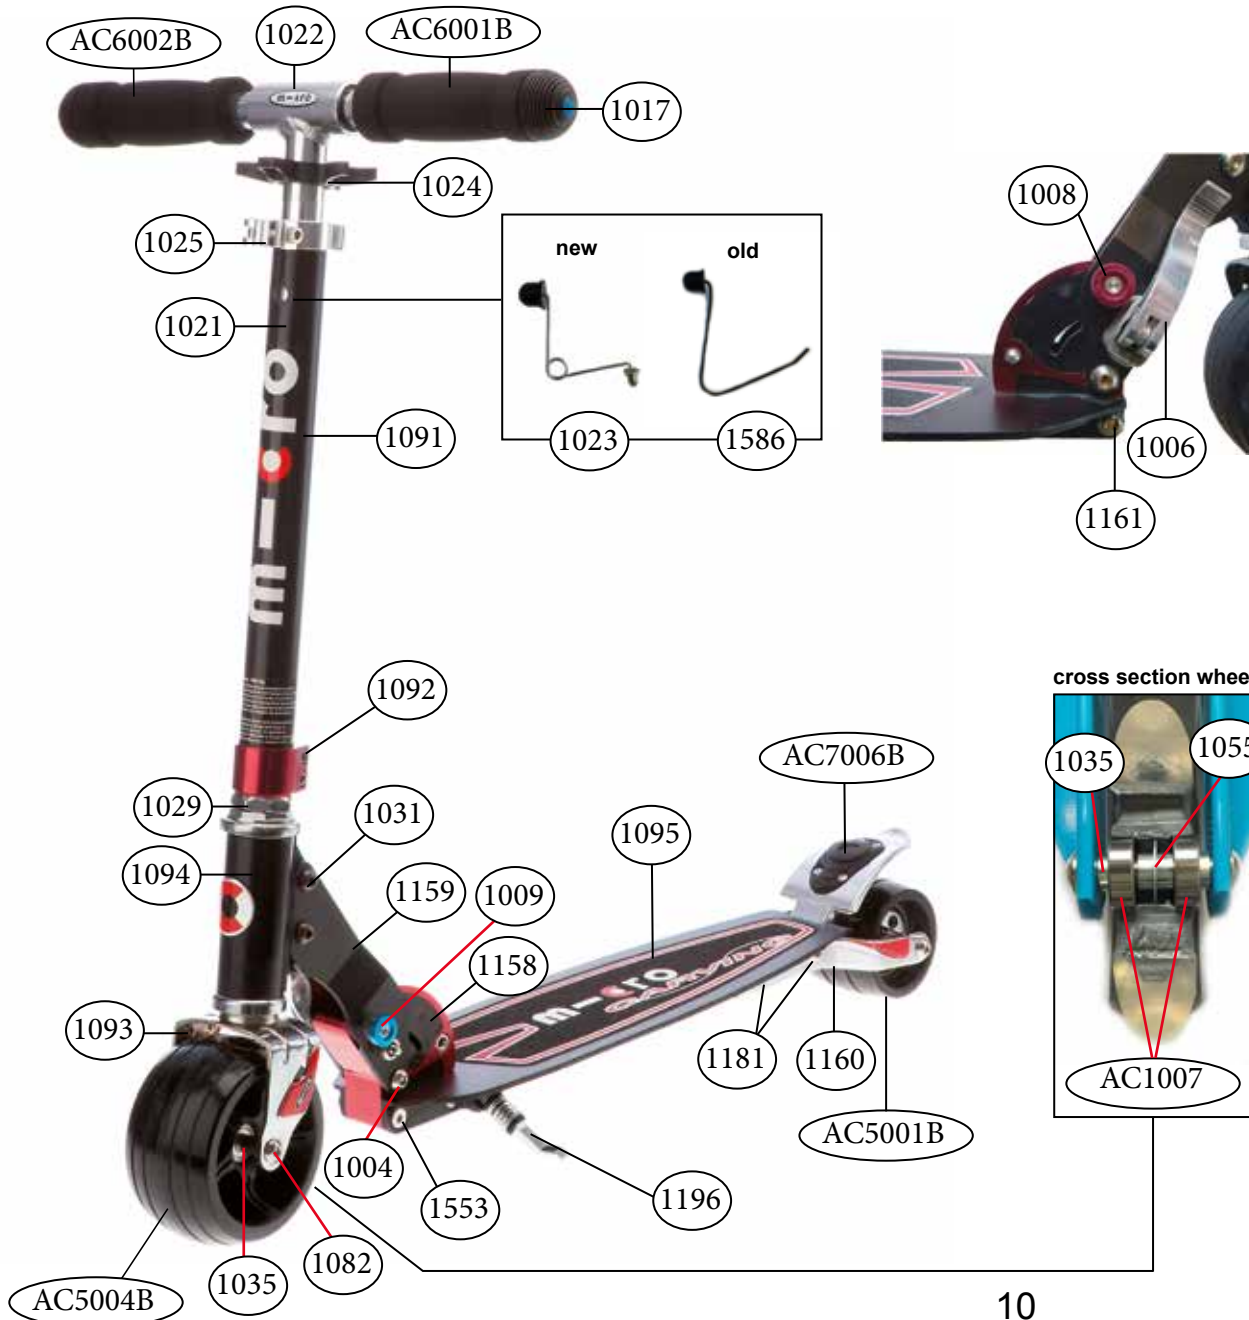

micro monster bullet SA0030

article no.	article
AC6001B	high density foam hand grip
AC6002B	complete handgrip, tube plug, shockcord
1004	axle bolt internal thread, 44 mm
1006	locking complete, scooter
1008	push button, red
1009	push button, blue
1017	plugs, handle bolt, rubber strip
1021	plastic linkage tube, scooter
1022	t-tube, scooter
1024	multimountclip
1025	quick-acting clamp, scooter, silver
1029	inverter logic complete, scooter
1031	axle bolt internal thread, 19 mm
1035	spacer between bearings 19.6 mm
1055	spacer between bearings 10.25 mm
1082	axle bolt internal thread, 70 mm
1086	brake plate, monster bullet
1087	brake spring, monster bullet & rocket
1091	lower t-tube, monster bullet
1092	lower clamp, monster bullet, red
1093	steering fork, monster bullet
1094	front holder, monster bullet
1095	deck & griptape, monster bullet
1096	griptape, monster bullet
1158	folding block, monster bullet, red
1159	holder plates left & right, monster bullet
1161	axle bolt external thread, 10.5 mm
1181	axle bolt internal thread, 47.5 mm
1208	brake bolt, speed
1553	axle bolt external thread, 21.5 mm
1160	fastening elements, wheel back, monster bullet
1196	kick stand with screws, scooter
1586/1023	bolt & spring t-bar
AC5001B	wheel back complete blister
AC5004B	front wheel complete blister
AC7006B	brake complete blister
AC1007	single bearing ABEC 5