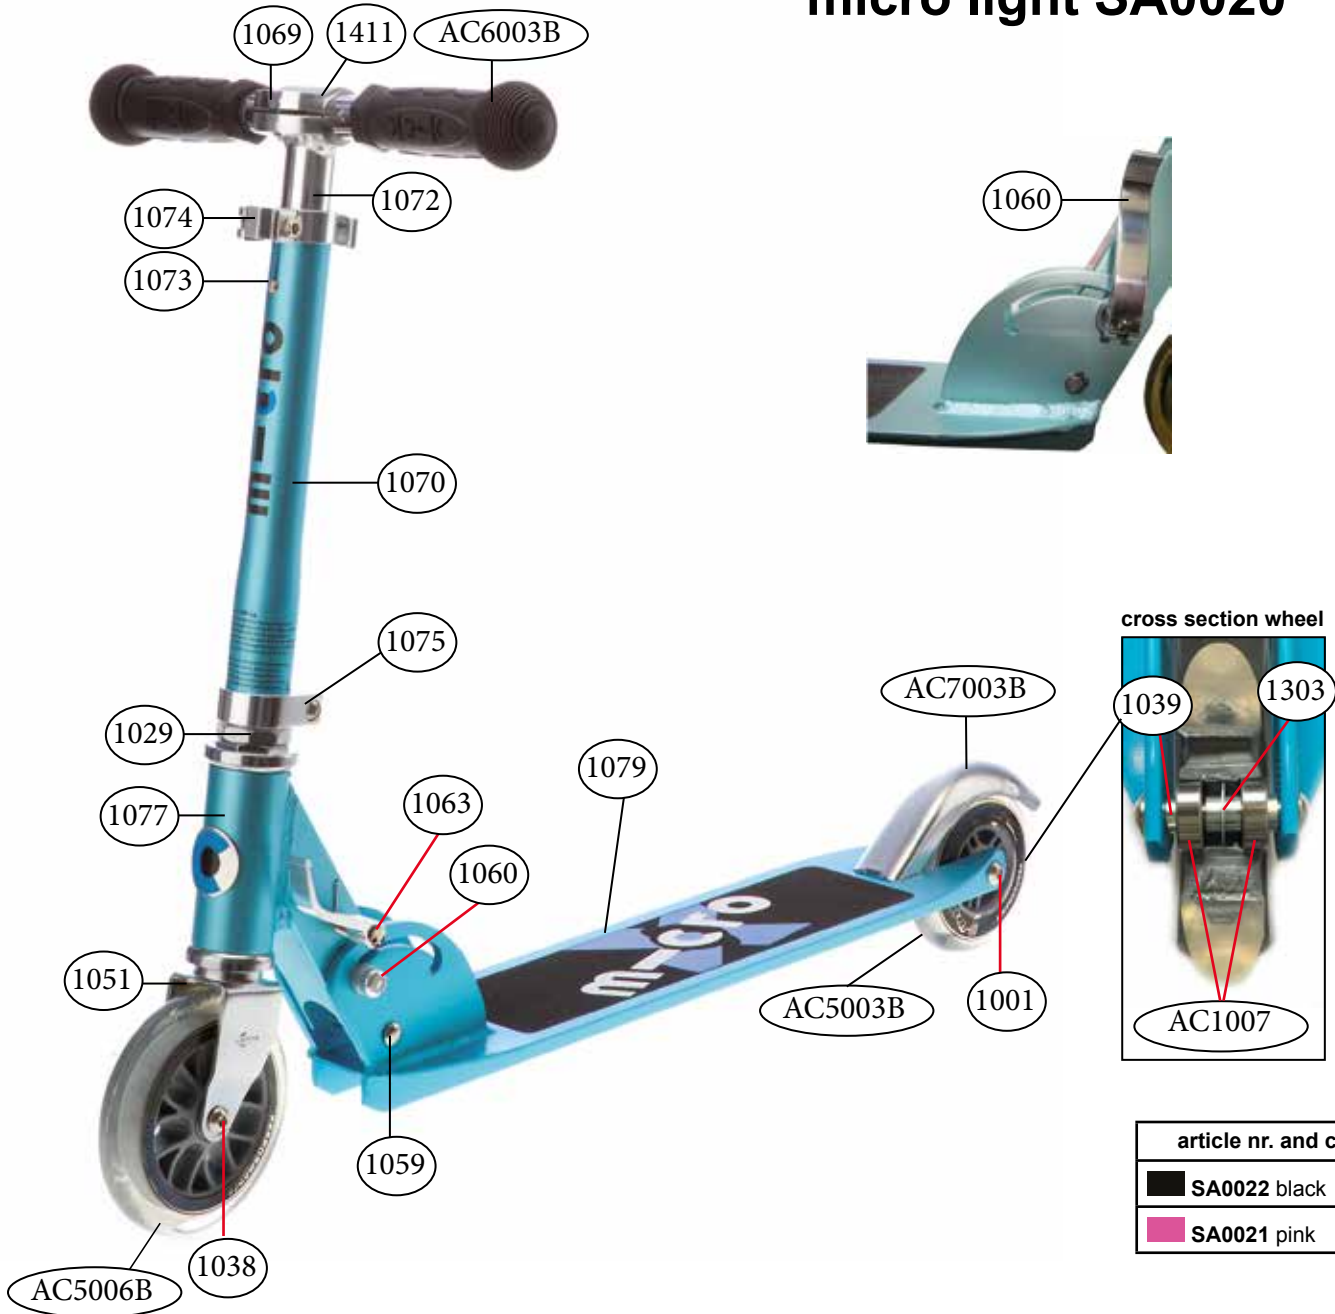

# micro light SA0020

article no.	article
AC6003B	high density rubber hand grip
1001	axle bolt internal thread, 40 mm
1029	inverter logic complete, scooter
1038	axle bolt internal thread, 30 mm
1039	spacer external bearings, 3.4 mm
1051	steering fork, bullet
1059	bolt folding mechanism
1060	locking complete, light
1063	tension arm with claw, light
1064	brake plate, light
1065	brake spring, light
1066	brake bolt, light
1069	tube for handle grip, light
1070	lower t-tube, light, blue
1072	t-tube, light
1073	gold-coloured bolt & spring handlebar, light
1074	quick-acting clamp, light
1075	lower clamp, light
1077	front holder, light, blue
1079	deck & griptape, light, blue
1081	griptape, light
1303	spacer 3.4mm
1411	holder for handgrip, light
AC5003B	wheel back complete blister
AC5006B	front wheel complete blister
AC7003B	brake complete blister
AC1007	single bearing ABEC 5