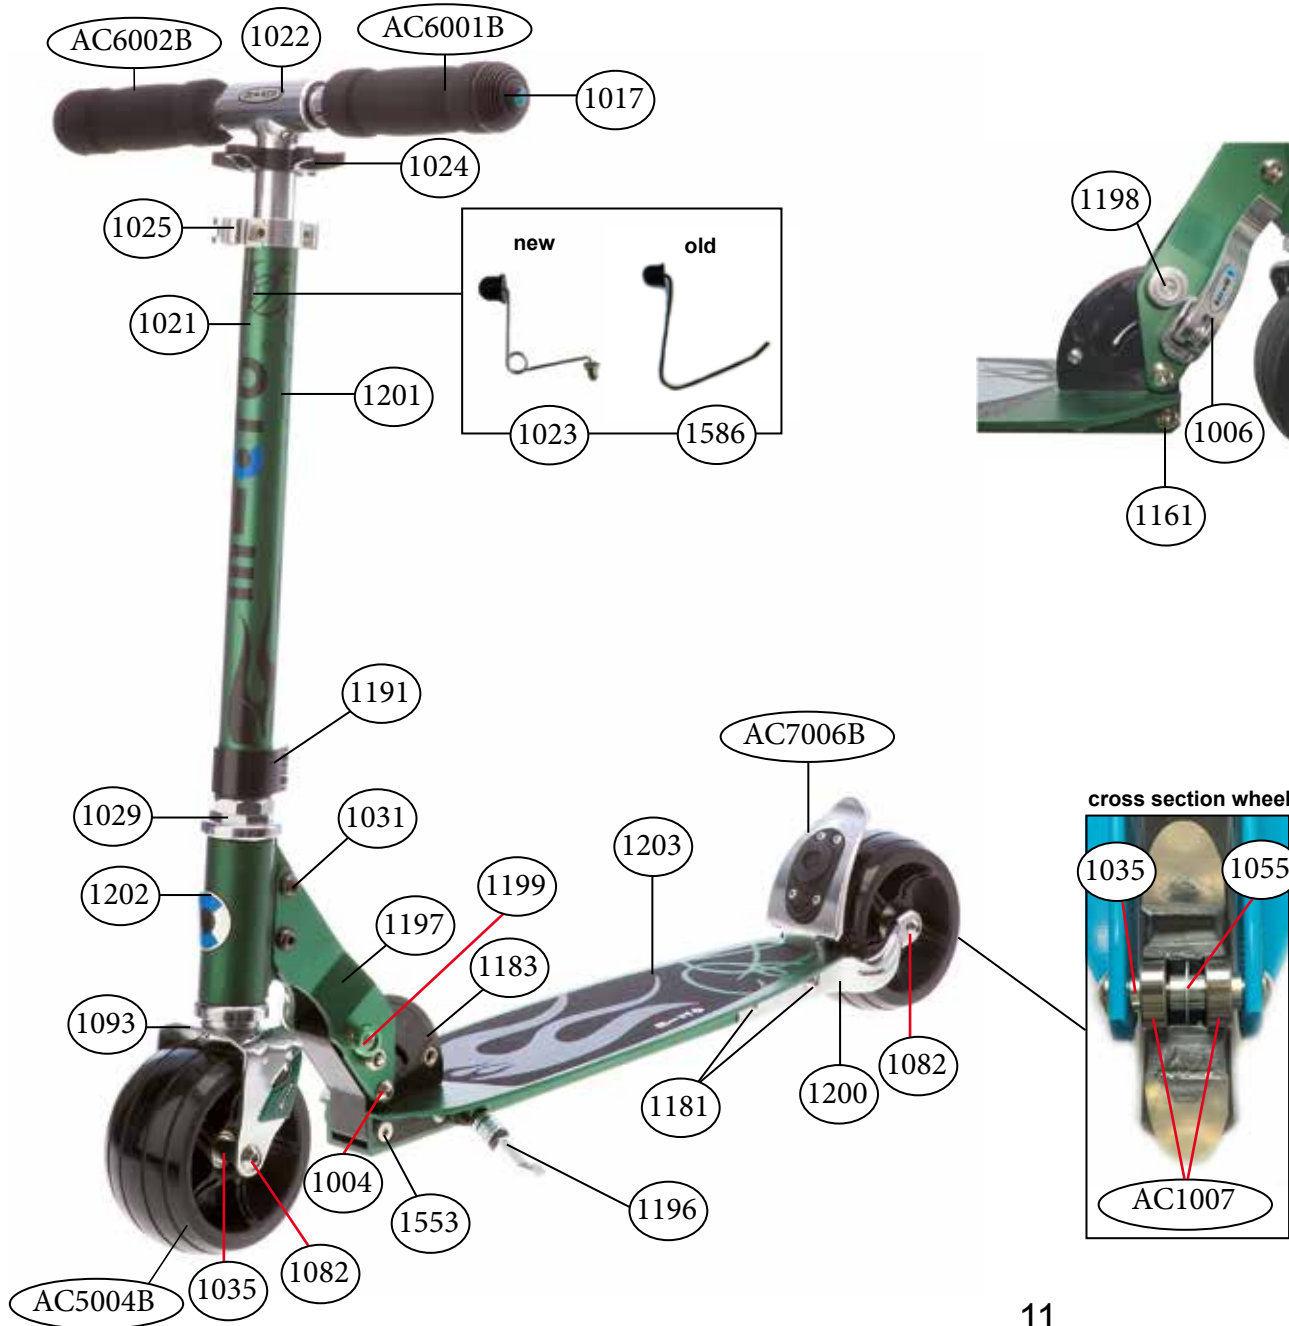

micro rocket SA0032

article no.	article
AC6001B	high density foam hand grip
AC6002B	complete handgrip, tube plug, shockcord
1004	axle bolt internal thread, 44 mm
1006	locking complete, scooter
1017	plugs, handle bolt, rubber strip
1021	plastic linkage tube, scooter
1022	t-tube, scooter
1024	multimountclip
1025	quick-acting clamp, scooter, silver
1029	inverter logic complete, scooter
1031	axle bolt internal thread, 19 mm
1035	spacer between bearings 19.6 mm
1055	spacer between bearings 10.25 mm
1082	axle bolt internal thread, 70 mm
1086	brake plate, monster bullet
1087	brake spring, monster bullet & rocket
1093	steering fork, monster bullet
1161	axle bolt external thread, 10.5 mm
1181	axle bolt internal thread, 47.5 mm
1183	folding block, scooter, black
1191	lower clamp, scooter, black
1197	holder plates left & right, rocket
1198	push button, silver
1199	push button, green
1200	fastening elements wheel back, rocket
1201	lower t-tube, rocket
1202	front holder, rocket, green
1203	deck & griptape, rocket, green
1204	griptape, rocker
1208	brake bolt, speed
1553	axle bolt external thread, 21.5 mm
1196	kick stand with screws, scooter
1586/1023	bolt & spring t-bar
AC5004B	wheel complete blister
AC7006B	brake complete blister
AC1007	single bearing ABEC 5