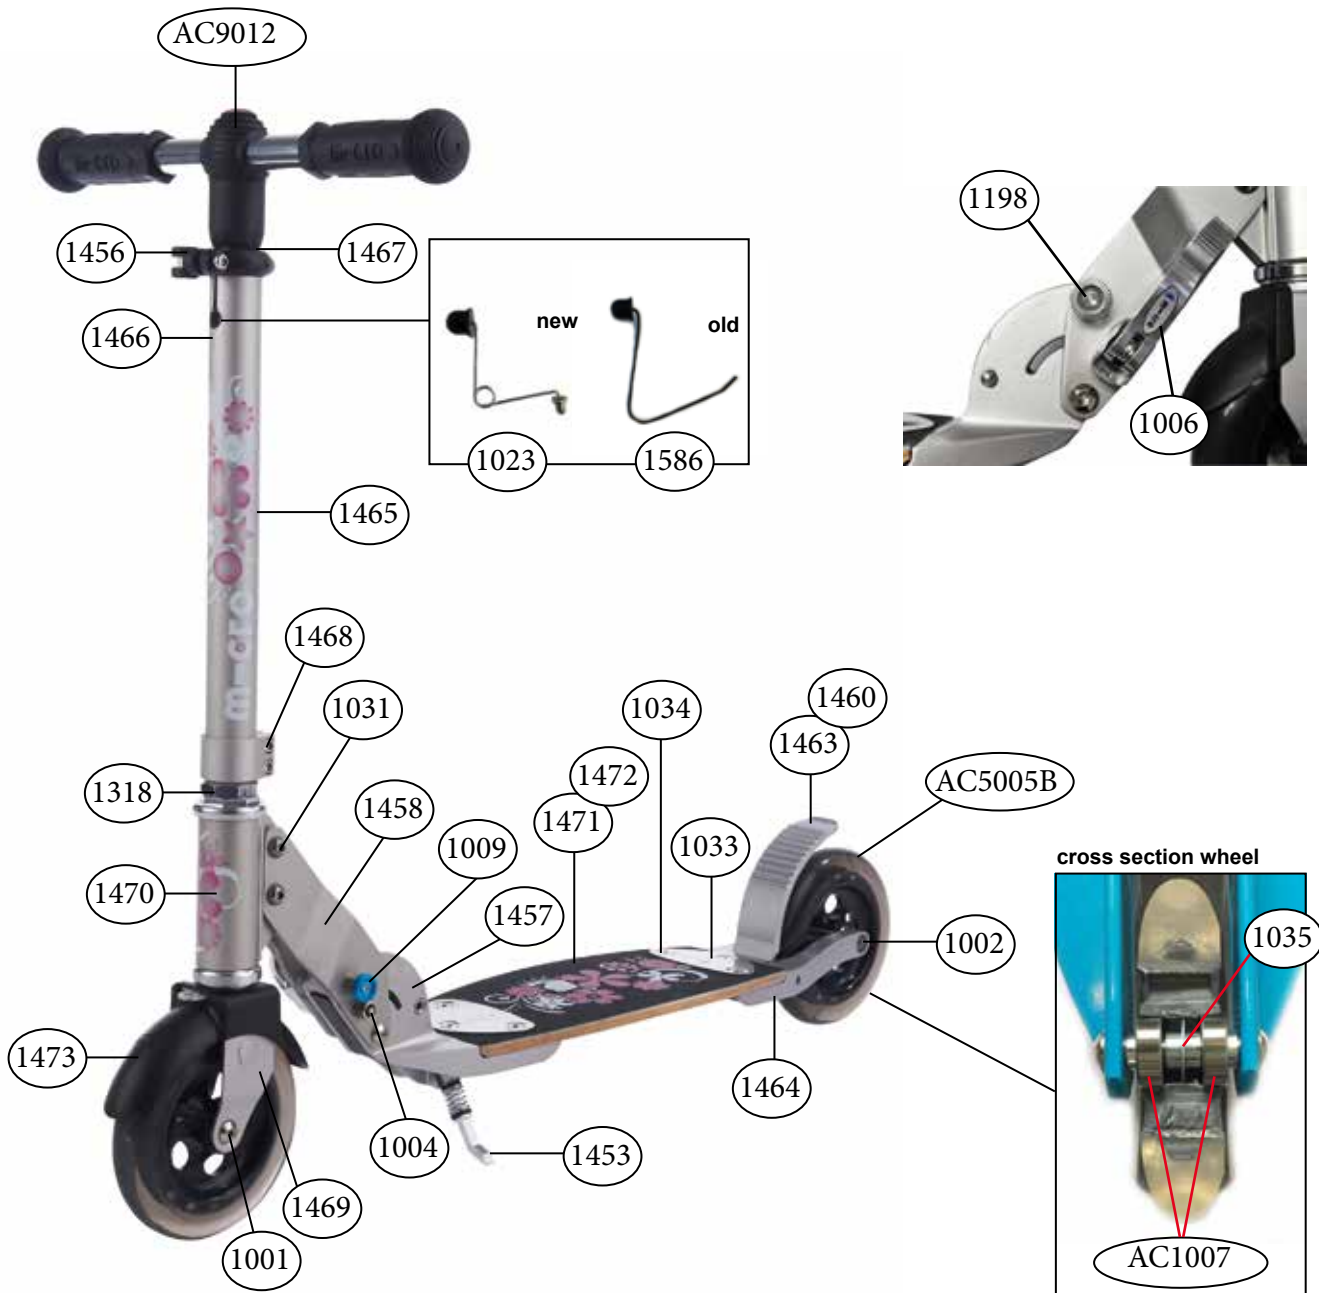

micro lady flex SA0100 with kickstand

article no.	article
AC9012	Interchangeable bar
1031	axle bolt internal thread, 19 mm
1033	board fixation plates complete, deck, flex
1034	countersunk screw, 23 mm
1035	spacer between bearings 19.6 mm
1198	push button, silver
1318	inveter logic complete set (CH)
1453	kick stand without screws, flex 200mm
1457	folding block, lady flex
1458	holder plates left & right, lady flex
1460	brake plate, lady flex
1461	brake spring, lady flex
1462	brake bolt, lady flex
1463	brake complete, lady flex
1464	back part complete no wheel with brake, lady flex
1465	lower t-tube, lady flex
1466	plastic linkage tube, lady flex
1467	t-tube, lady flex
1468	lower clamp, lady flex
1469	steering fork, lady flex
1470	front holder, lady flex
1471	deck & griptape, lady flex
1472	griptape, lady flex
1456	quick-acting plastic, maxi, black
1473	fender, lady flex
1469	steering fork
1470	steering head
1471	deck with griptape
1472	griptape
1473	mudguard
1586/1023	bolt & spring handlebar
AC5005B	wheel complete blister
AC1007	single bearing ABEC 5