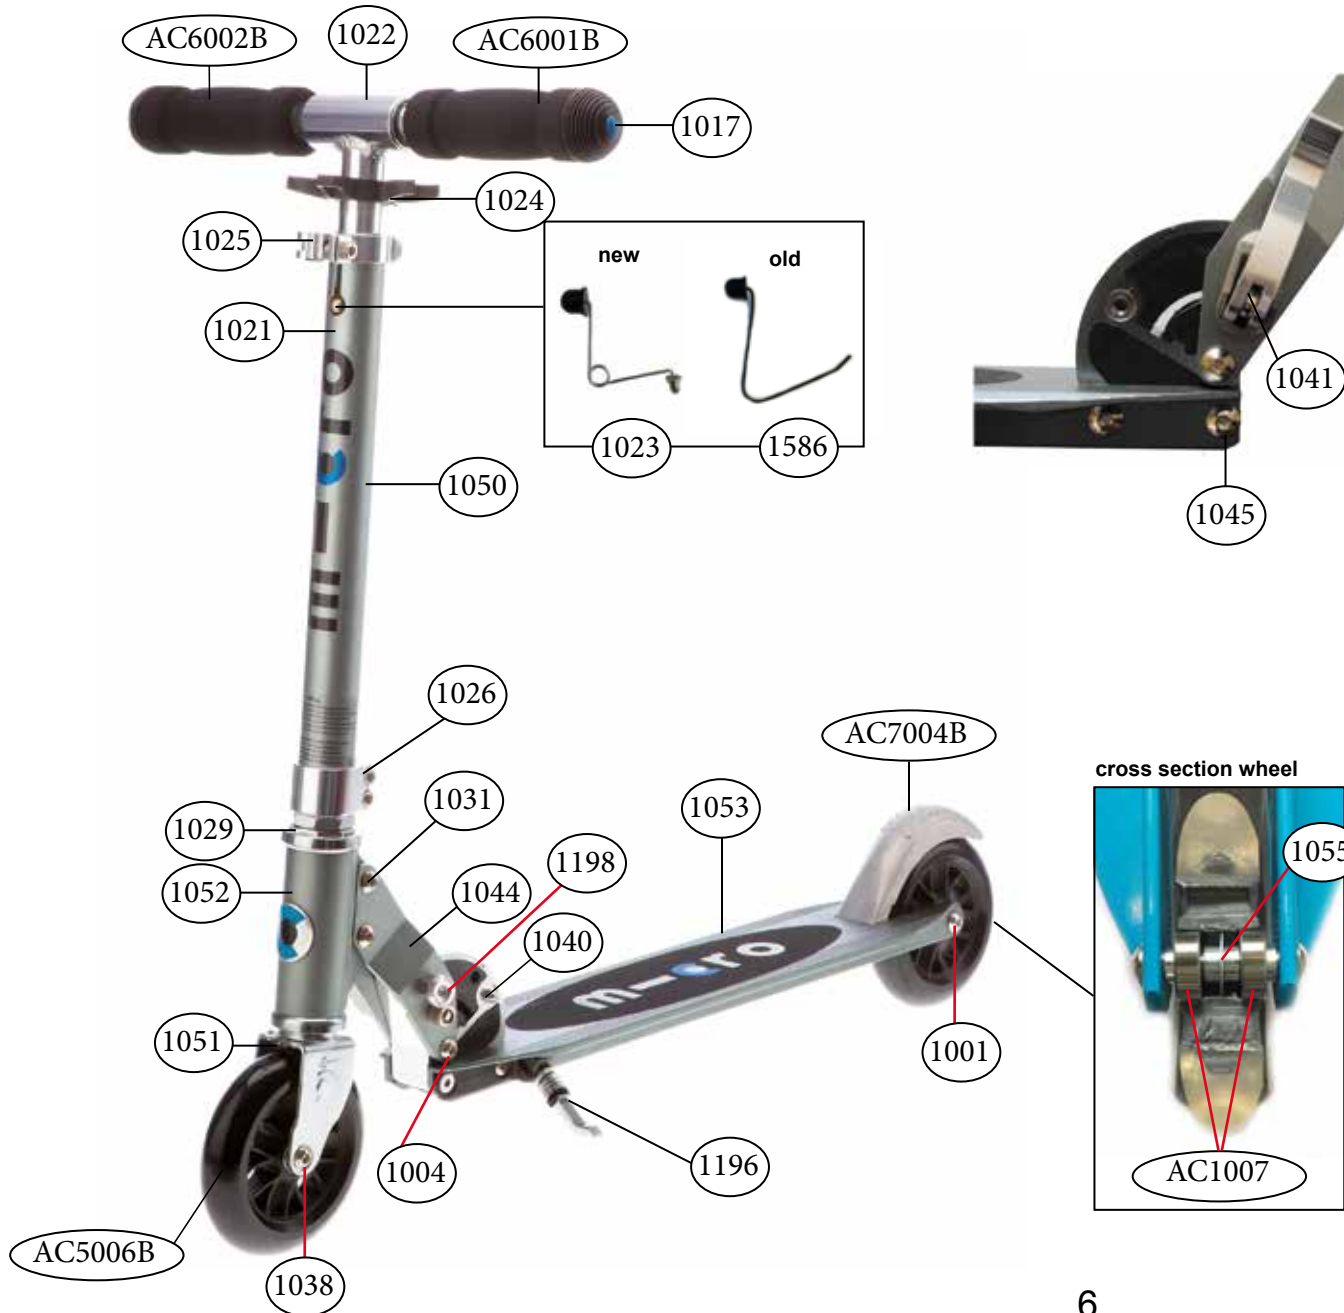

micro bullet SA0017 with kickstand

article no.	article
AC6001B	high density foam hand grip
AC6002B	complete handgrip, tube plug, shockcord
1001	axle bolt internal thread, 40 mm
1004	axle bolt internal thread, 44 mm
1017	plugs, handle bolt, rubber strip
1021	plastic linkage tube, scooter
1022	t-tube, scooter
1024	multimountclip
1025	quick-acting clamp, scooter, silver
1026	lower clamp, scooter, silver
1029	inverter logic complete, scooter
1031	axle bolt internal thread, 19 mm
1038	axle bolt internal thread, 30 mm
1040	folding block, bullet
1041	locking complete, sprite & bullet
1044	holder plates left & right, bullet
1045	axle bolt internal thread, 33 mm
1046	brake plate, sprite & bullet
1047	brake spring, bullet & sprite
1048	brake bolt, bullet & sprite
1050	lower t-tube, bullet
1051	steering fork, bullet
1052	front holder, bullet
1053	deck & griptape, bullet
1054	griptape, bullet & sprite
1055	spacer between bearings 10.25 mm
1198	push button, silver
1196	kick stand with screws, scooter
1586/1023	bolt & spring t-bar
AC5006B	wheel complete blister
AC7004B	brake complete blister
AC1007	single bearing ABEC 5