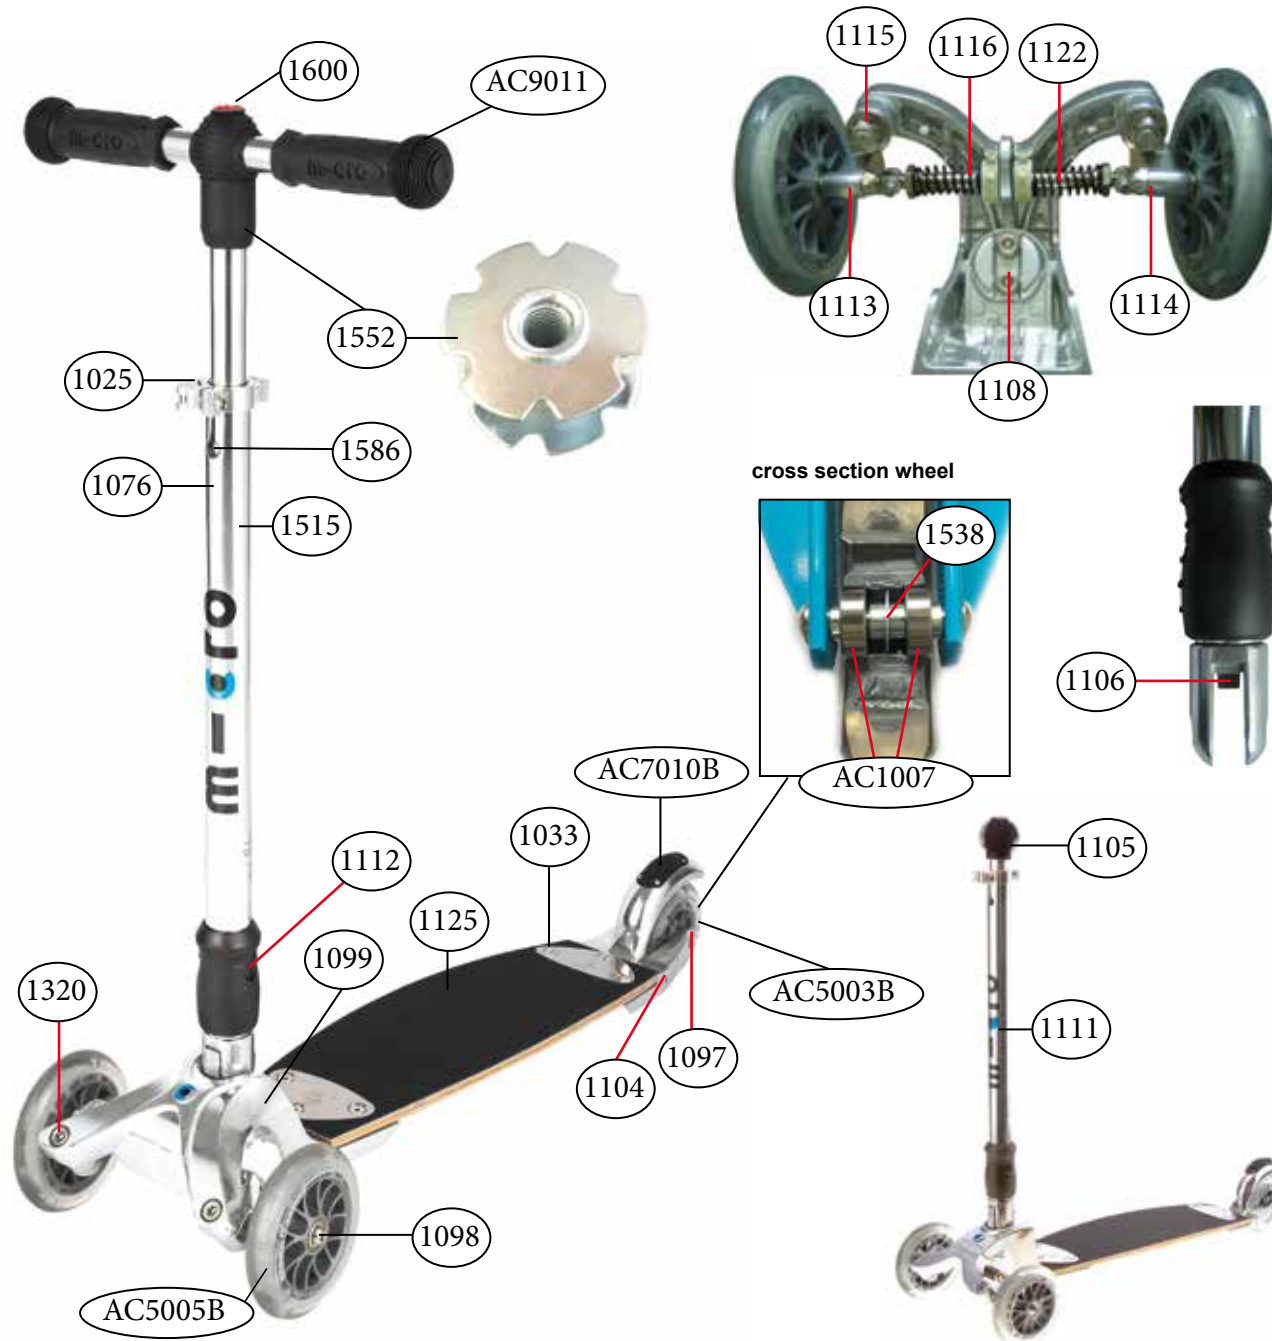

# micro kickboard original interchangeable KB0021

article no.	article
AC9011	Interchangeable
1025	quick-acting clamp, scooter, silver
1033	board fixation plates complete, deck, flex
1076	plastic linkage tube, kickboard
1097	axle bolt with nut, 36 mm
1098	axle bolt with nut, 57 mm
1099	head front complete, kbo
1100	brake plate, kbo
1101	brake spring, kbo
1102	brake bolt, kbo
1104	back part complete no wheel with brake, kbo
1105	knob, black, kbo
1106	bolt folding mechanism, kbo
1108	axle bolt external thread, washer and spring , 25 mm
1111	handle bar complete, kbo
1112	axle bolt with nut, 34 mm
1113	shank left, kbo
1114	shank right, kbo
1115	axle bolt with nut and washer, 46.5 mm
1116	steering parts complete, kbo
1122	spring black (size D17xD1.8x60x10t)
1125	deck & griptape, kbo
1126	griptape, kbo
1320	axle bolt, 46.5 mm
1424	t handlebar, kbo, silver
1515	handlebar & knob, kbo, silver
1538	spacer between bearings 10.3 mm
1552	star nut handlebar, kb
1586	bolt & spring t-bar
1600	cap (swiss design logo)
AC5003B	back wheel complete blister
AC5005B	front wheel complete blister
AC6003B	handle blister
AC7010B	brake complete blister
AC1007	single bearing ABEC 5
AC1007	single bearing ABEC 5