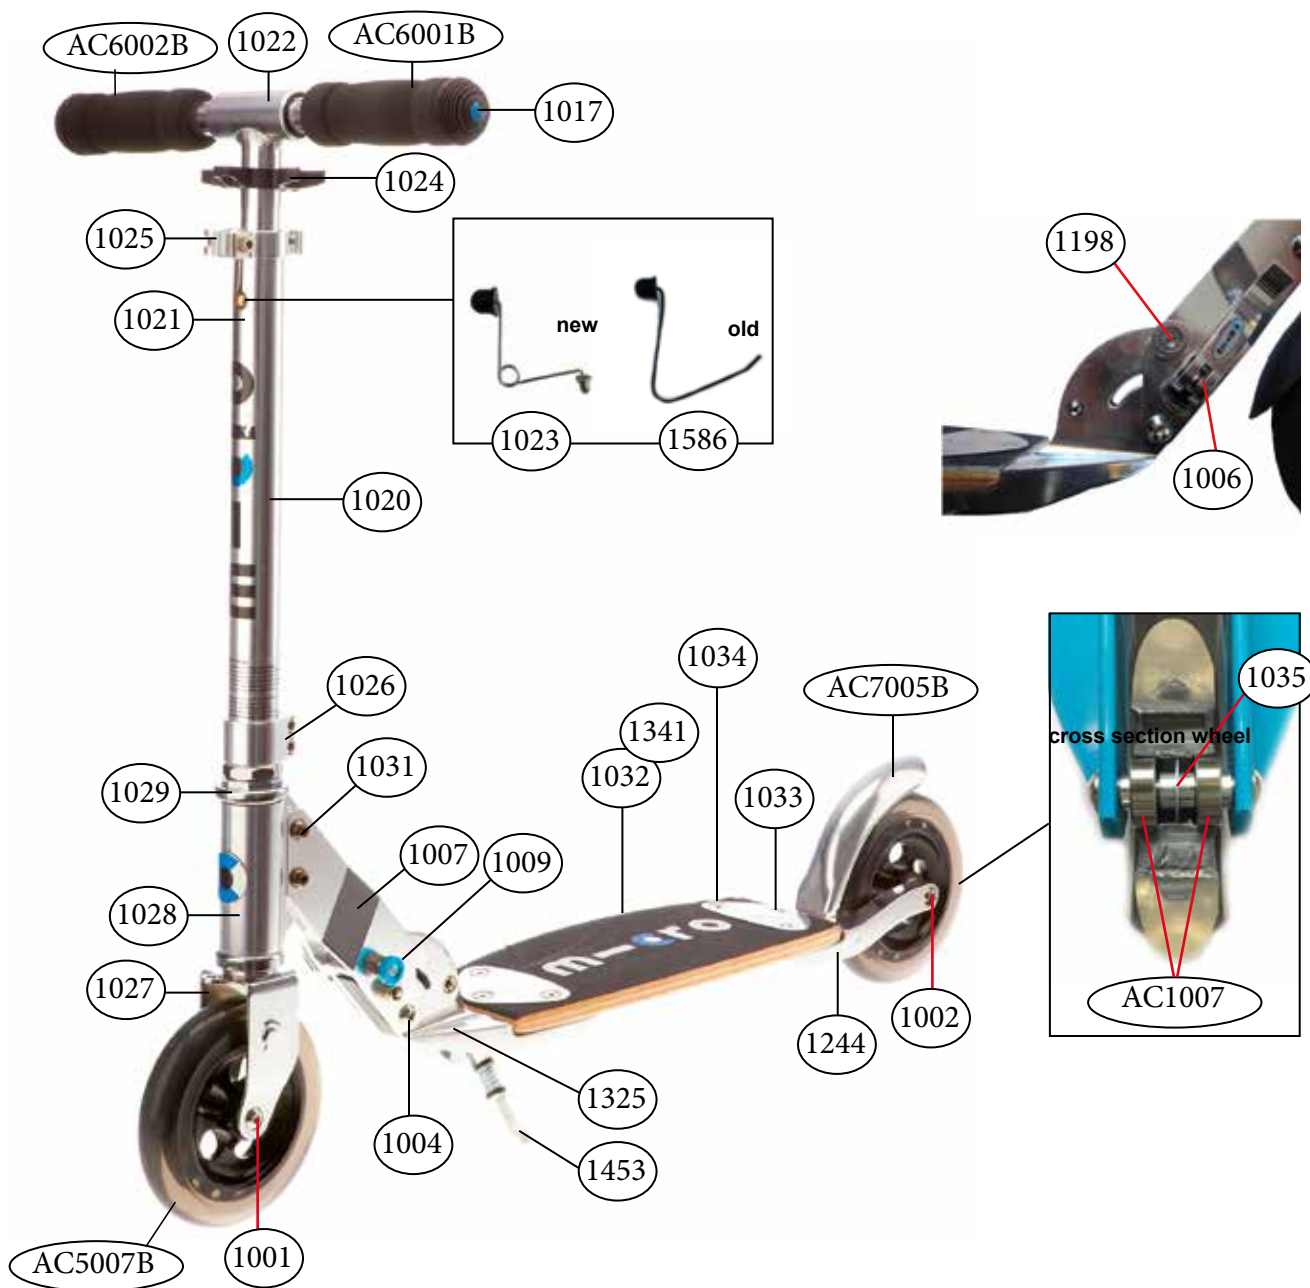

# micro flex SA0010 with kickstand

article no.	article
AC6001B	high density foam hand grip
AC6002B	complete handgrip, tube plug, shockcord
1001	axle bolt internal thread, 40 mm
1002	axle bolt internal thread, 49 mm
1004	axle bolt internal thread, 44 mm
1006	locking complete, scooter
1007	holder plates left & right, flex, silver
1009	push button, blue
1013	brake spring, flex
1014	brake bolt, flex
1017	plugs, handle bolt, rubber strip
1020	lower t-tube, flex, silver
1021	plastic linkage tube, scooter
1022	t-tube, scooter
1024	multimountclip
1025	quick-acting clamp, scooter, silver
1026	lower clamp, scooter, silver
1027	steering fork, flex
1028	front holder, flex, silver
1029	inverter logic complete, scooter
1031	axle bolt internal thread, 19 mm
1032	deck & griptape, flex, silver
1033	board fixation plates complete, deck, flex
1034	countersunk screw, 23 mm
1035	spacer between bearings 19.6 mm
1198	push button, silver
1242	brake plate, flex, silver
1244	back part complete no wheel with brake, flex silver
1325	folding block, flex air, silver
1341	griptape, flex
1453	kick stand without screws, flex 200mm
1586/1023	bolt & spring t-bar
AC5007B	wheel complete blister
AC7005B	brake complete blister
AC1007	single bearing ABEC 5