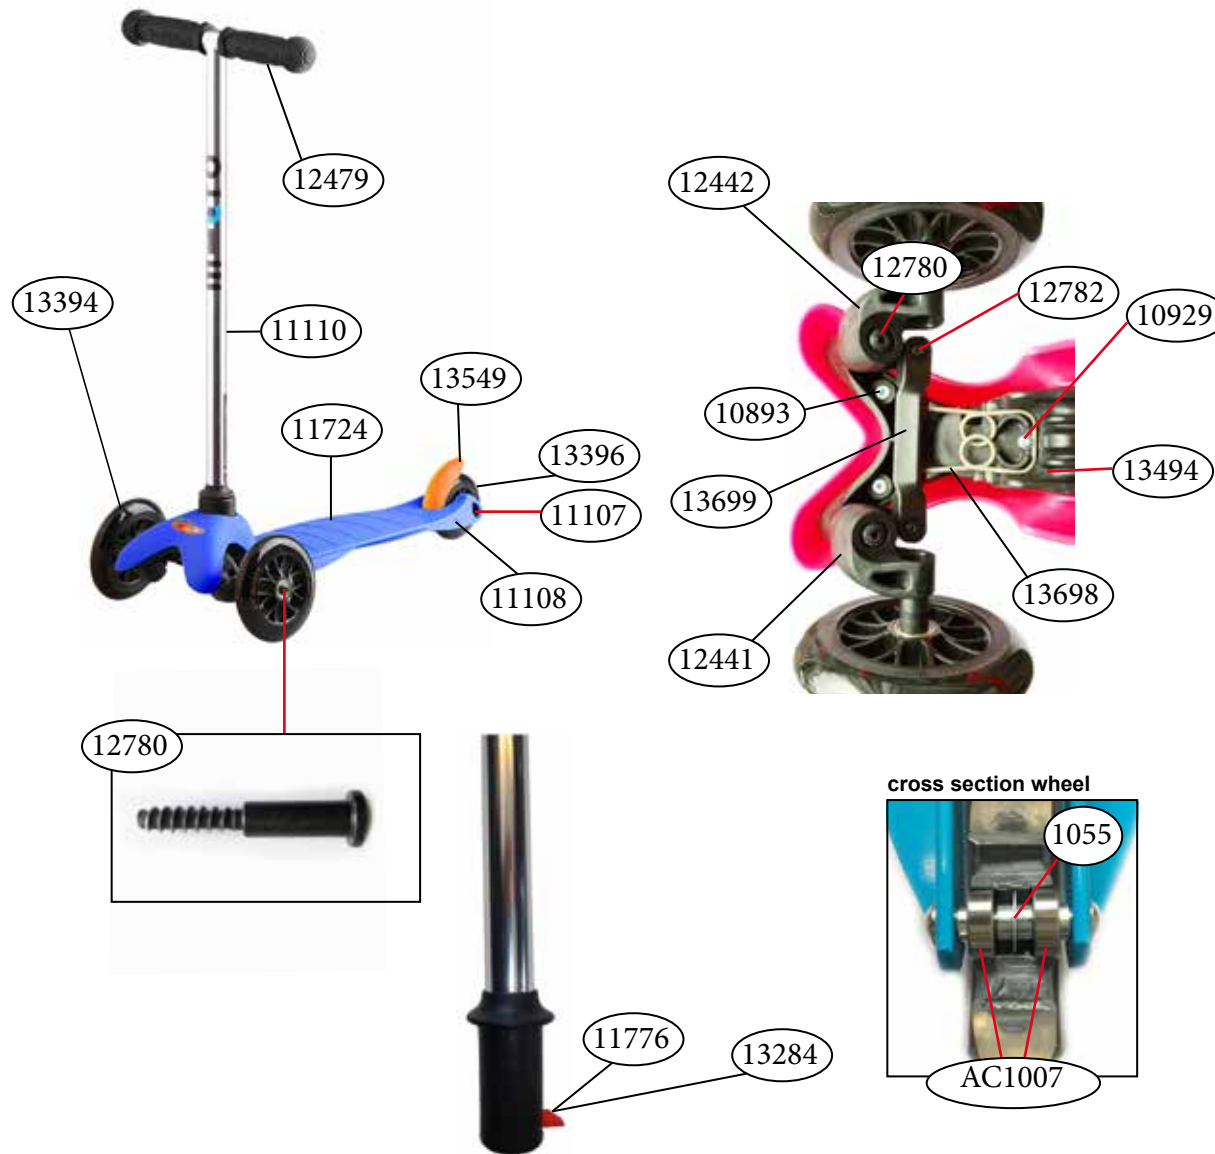

mini micro sporty MM0079 (Germany)

article no.	article
1055	spacer (inside) wheel
10893	screws for deck 8 pieces
10929	screw for b-bend
11107	axle
11108	brake pin
11109	brake spring
11110	handlebar completely silver, rubber grips black
11724	deck blue
11776	red clip for t-bar
12441	shank left
12442	shank right
12479	rubber hand grip black
12780	axle (remform screw with shaft)
12782	axle short
13699	steering link
13284	spring for clip at t-bar
13394	wheel black (front)
13396	wheel black (back)
13494	body (black)
13549	brake orange
13698	u-bend
AC1007	single bearing ABEC 5