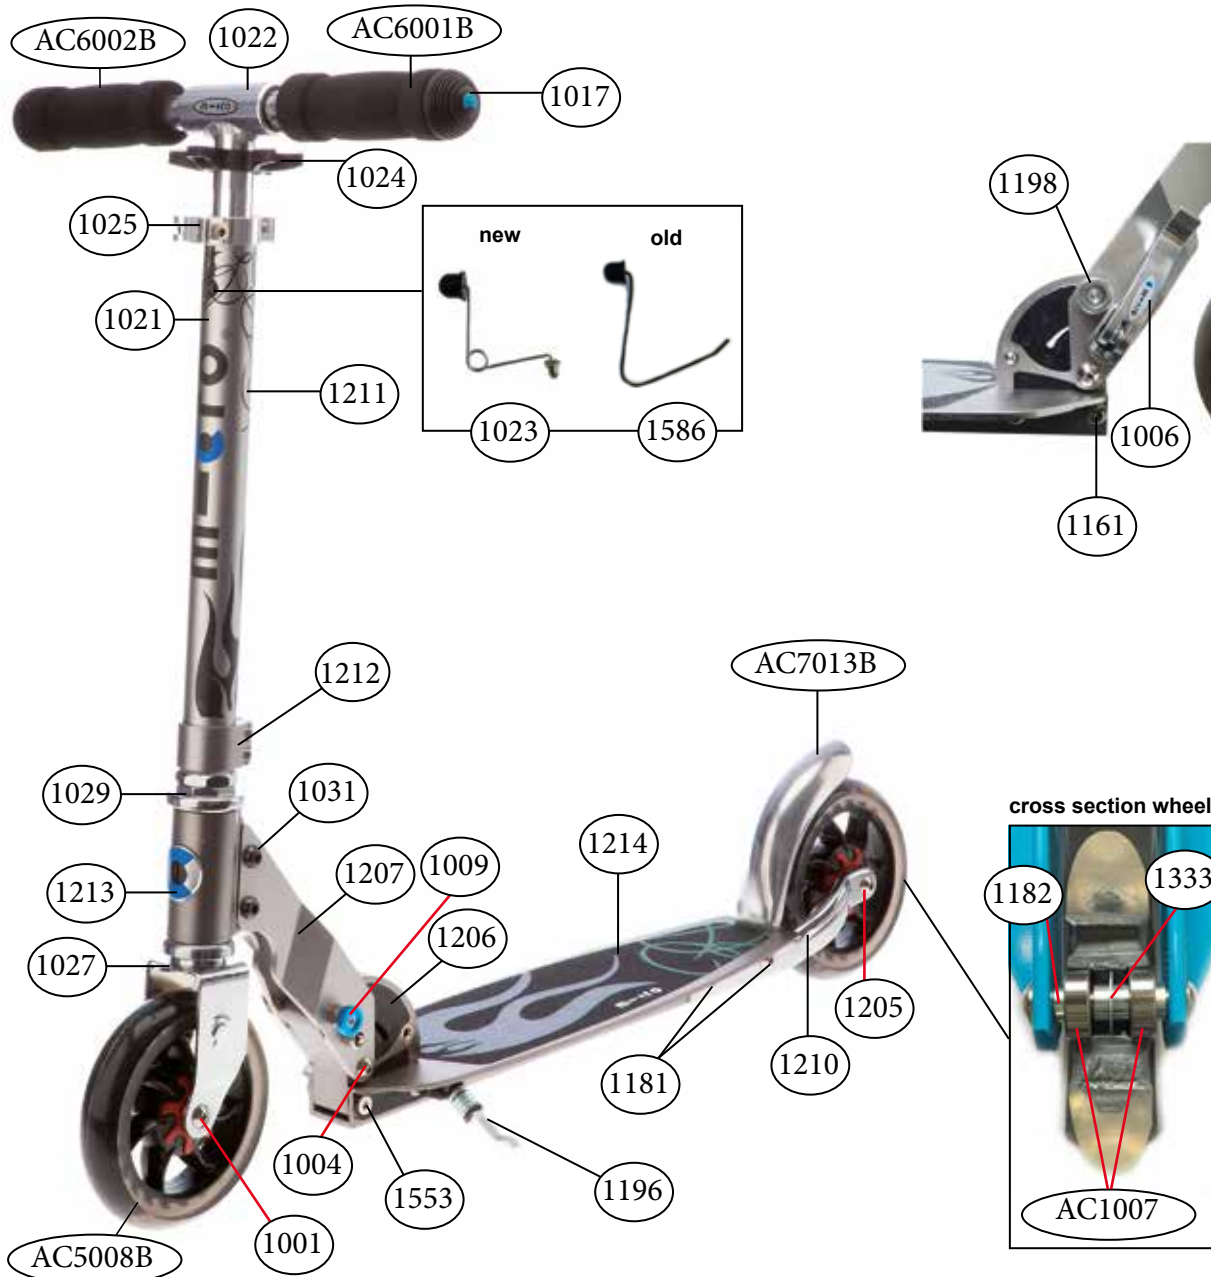

micro speed+ SA0033

article no.	article
AC6001B	high density foam hand grip
AC6002B	complete handgrip, tube plug, shockcord
1001	axle bolt internal thread, 40 mm
1004	axle bolt internal thread, 44 mm
1006	locking complete, scooter
1009	push button, blue
1017	plugs, handle bolt, rubber strip
1021	plastic linkage tube, scooter
1022	t-tube, scooter
1023	bolt & spring t-bar plastic, scooter
1024	multimountclip
1025	quick-acting clamp, scooter, silver
1027	steering fork, flex
1029	inverter logic complete, scooter
1031	axle bolt internal thread, 19 mm
1161	axle bolt external thread, 10.5 mm
1181	axle bolt internal thread, 47.5 mm
1182	spacer external bearings 9.4 mm
1187	brake bolt, black & white
1198	push button, silver
1204	griptape, rocker
1205	axle bolt internal thread, 59 mm
1206	folding block, speed, grey
1207	holder plates left & right, speed
1210	fastening elements wheel back, speed
1211	lower t-tube, speed
1212	lower clamp, speed, grey
1213	front holder, speed
1214	deck & griptape, speed
1333	spacer between bearings 21.30 mm
1412	brake plate, speed
1413	brake spring, speed
1553	axle bolt external thread, 21.5 mm
1196	kick stand with screws, scooter
1586/1023	bolt & spring t-bar
AC5008B	wheel complete blister
AC7013B	brake complete blister
AC1007	single bearing ABEC 5