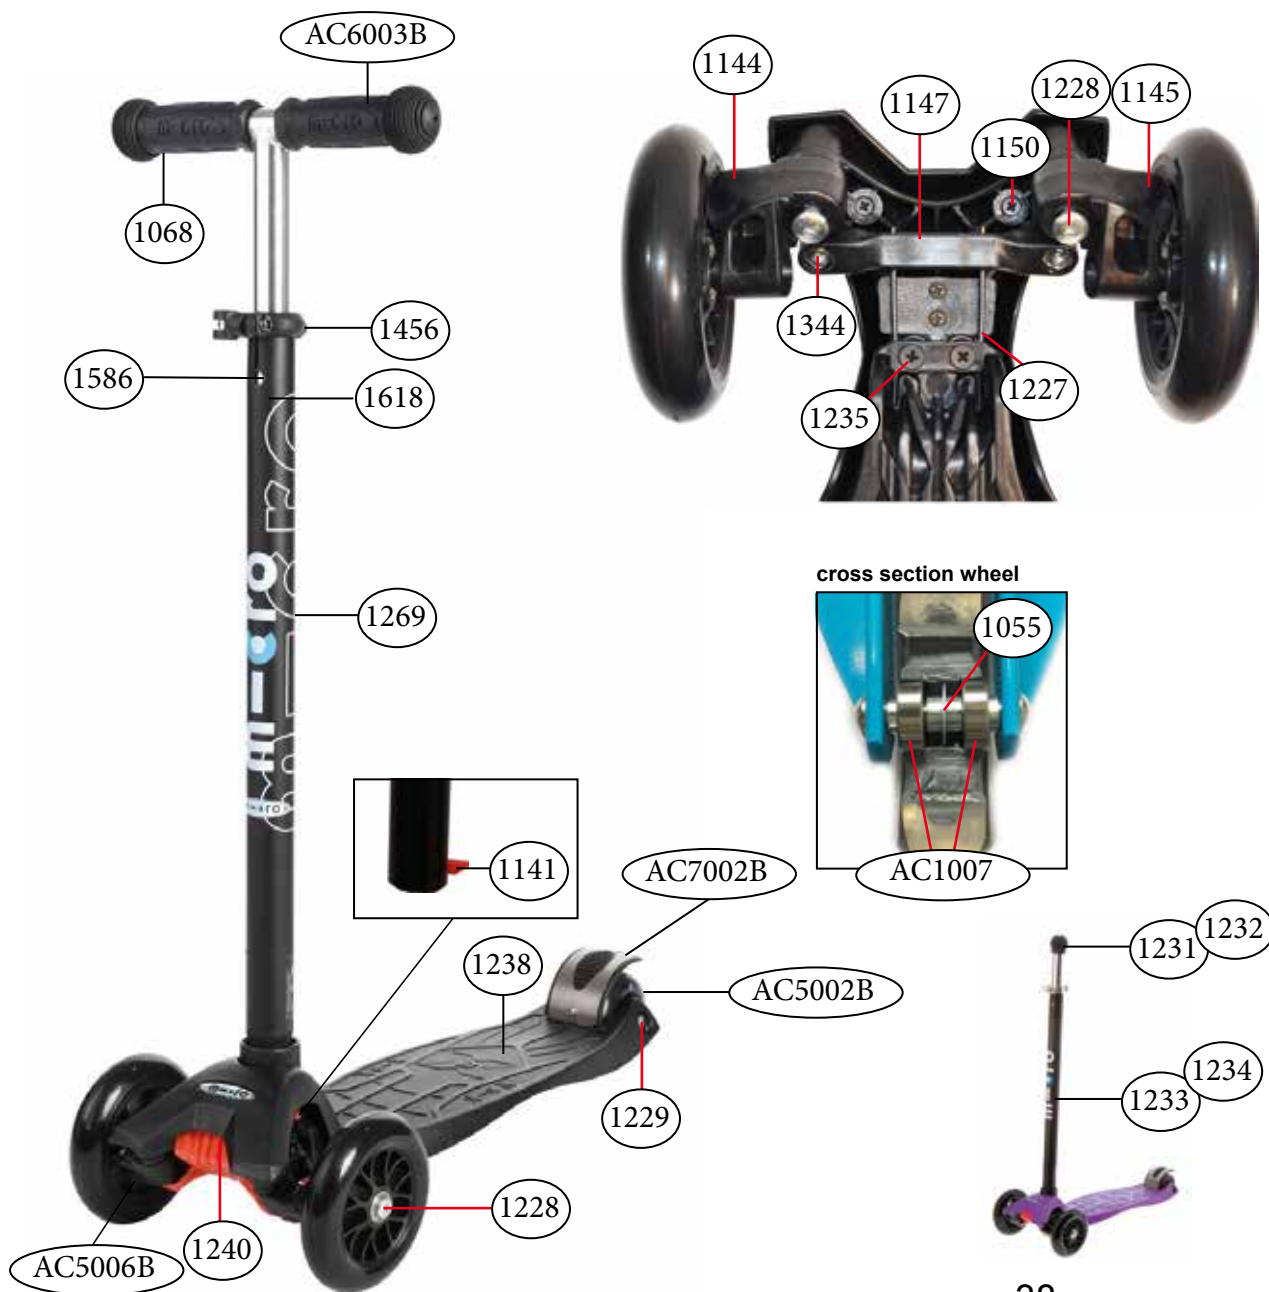

maxi micro MM0015

article no.	article
AC6003B	high density rubber hand grip
1055	spacer between bearings 10.25 mm
1068	handles, rubber, black
1141	t-bar push button, mini
1144	shank left, mini
1145	shank right, mini
1150	screw to deck, mini
1228	axle bolt internal thread, 44,5 mm
1229	axle bolt internal thread, 65 mm
1230	brake complete, maxi, silver
1231	knob, maxi, black
1232	knob, maxi, purple
1238	deck, maxi, black
1344	axle bolt external thread & nut and washer, 22 mm
1587	nut for axle bolt, mini
1590	screw for brake
1618	plastic linkage tube, maxi
1147	steering link, mini
1227	b-bend, mini&maxi
1235	screw for b-bend, maxi
1240	fender, maxi, red
1269	t-bar black, maxi, black handles
1456	quick-acting plastic, maxi, black
1586	bolt & spring t-bar, maxi
1234	joystick bar, maxi, purple
1233	joystick bar, maxi, black
AC7002B	brake complete blister
AC5006B	front wheel complete blister
AC5002B	back wheel complete blister
AC1007	single bearing ABEC 5