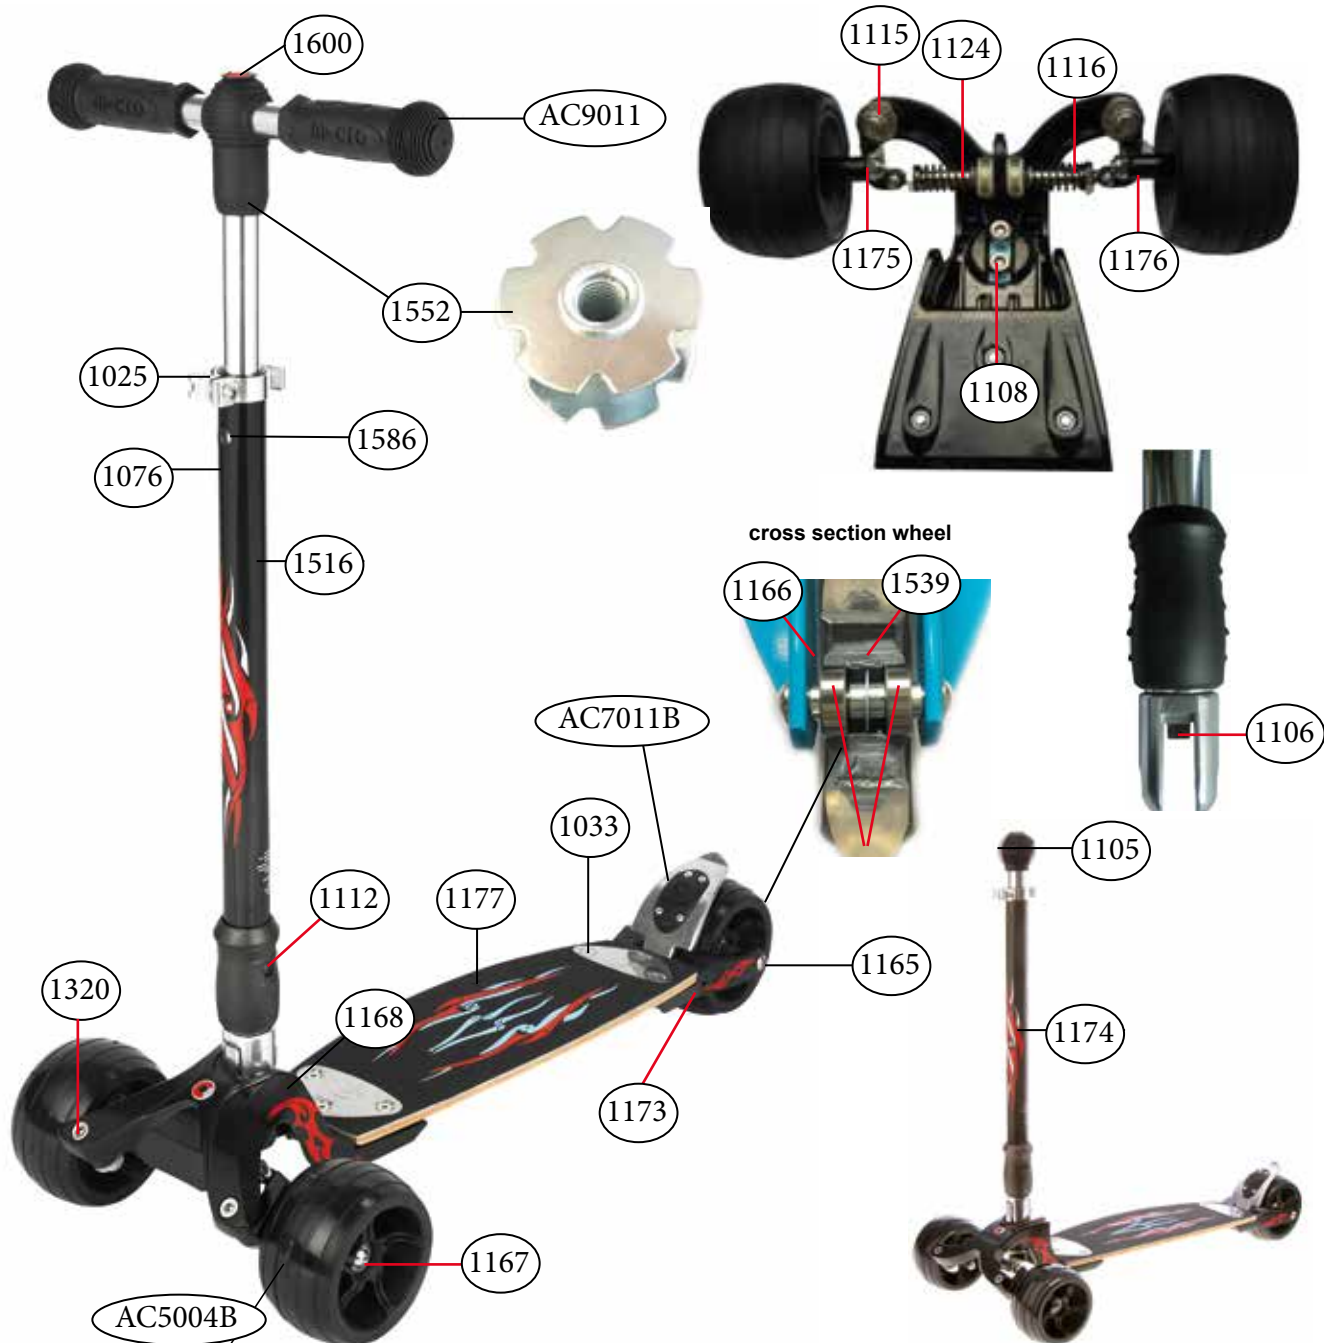

micro monster kickboard interchangeable KB0022

article no.	article	info
AC9011	interchangeable	
1025	quick-acting clamp, scooter, silver	
1033	board fixation plates complete, deck, flex	set
1076	plastic linkage tube, kickboard	
1105	knob, black, kbo	
1108	axle bolt external thread, washer and spring, 25 mm	
1112	axle bolt with nut, 34 mm	
1115	axle bolt with nut and washer, 46.5 mm	
1124	spring red (new size D19xD2.2X60X9T)	
1165	axle bolt with nut, 108mm	set
1166	spacer external bearings 32.5 mm	
1167	axle bolt with nut, 73mm	108 mm
1169	brake plate, kbm	pair
1170	brake spring, kbm	73 mm
1171	brake bolt, kbm	
1173	back part complete no wheel with brake, kbm	
1174	handlebar & knob, kbm, black	
1175	shank left, kbm	
1176	shank right, kbm	
1177	deck & griptape, kbm, black	
1178	griptape, kbm	
1320	axle bolt, 46.5 mm	
1516	handlebar & knob, kbm, black	
1106	bolt folding mechanism, kbo	
1116	steering parts complete, kbo	
1168	head front complete, kbm	
1539	spacer between bearings 10.25 mm	
1552	star nut handlebar, kb	
1586	bolt & spring t-bar, maxi	
1600	cap (swiss design logo)	
AC5004B	wheel complete blister	120 mm
AC6003B	handles blister	pair
AC7011B	brake complete blister	
AC1007	single bearing ABEC 5