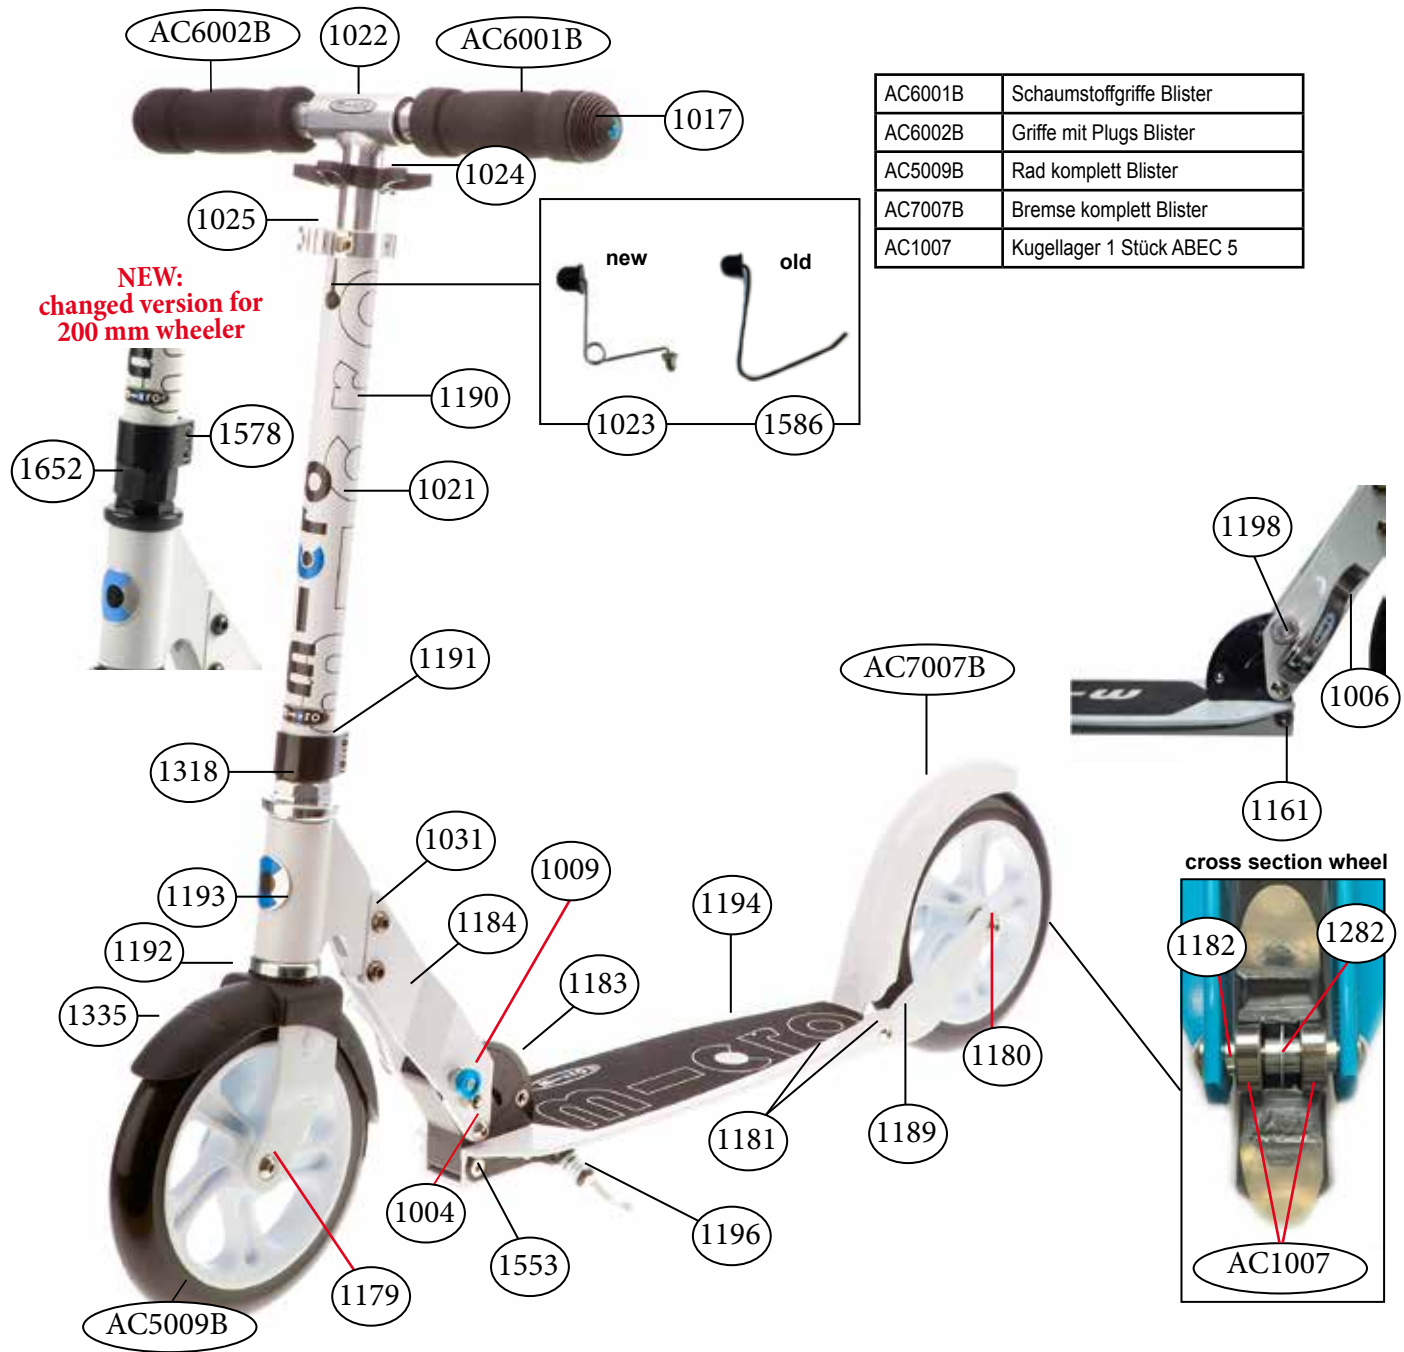

micro white SA0031

article no.	article
1004	axle bolt internal thread, 44 mm
1006	locking complete, scooter
1009	push button, blue
1017	plugs, handle bolt, rubber strip
1021	plastic linkage tube, scooter
1022	t-tube, scooter
1024	multimountclip
1025	quick-acting clamp, scooter, silver
1031	axle bolt internal thread, 19 mm
1161	axle bolt external thread, 10.5 mm
1179	axle bolt internal thread, 43 mm
1180	axle bolt internal thread, 62 mm
1181	axle bolt internal thread, 47.5 mm
1182	spacer external bearings 9.4 mm
1183	folding block, scooter, black
1184	holder plates left & right, white
1185	brake plate, white
1186	brake spring, black & white
1187	brake bolt, black & white
1189	fastening elements wheel back, white
1190	lower t-tube, white
1191	lower clamp, scooter, black
1192	steering fork, white
1193	front holder, white
1194	deck & griptape, white
1195	griptape, white
1198	push button, silver
1282	spacer between bearings 24.30 mm
1318	inveter logic complete set (CH)
1553	axle bolt external thread, 21.5 mm
1578	lower clamp,flex 200mm, black matt
1196	kick stand with screws, scooter
1335	fender, black & white
1586/1023	bolt & spring t-bar
1652	width nut, scooter 200mm, black