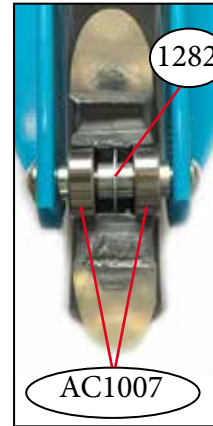

cross section wheel