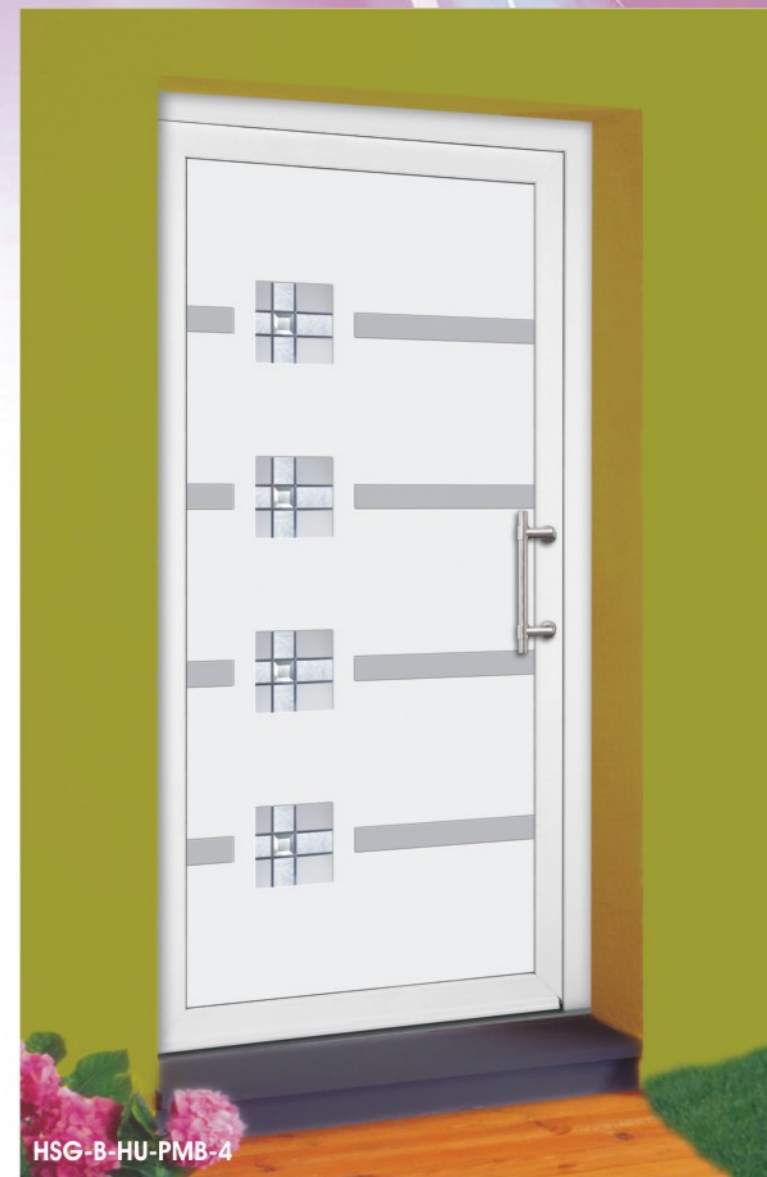

# fr

900x2100mm  
min. dimenzija 316x1560mm

HSG-B-FR-POM

HZH-B-FR-POB

HSG-B-HU-PMB-4

HSA-B-HU-PLM-4

HBO-B-DK-PLM-4

HSG-B-DK-PUM-4