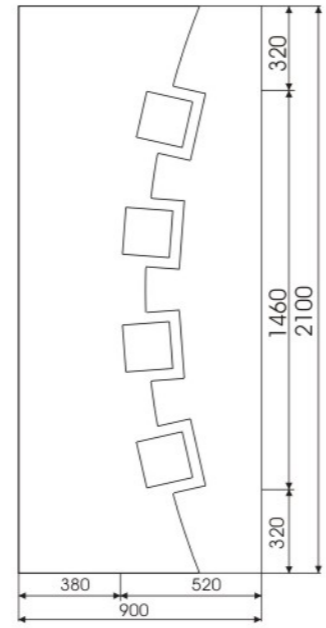

# ch

900x2100mm  
min. dimenzija 500x1440mm

HSG-B-CH-DPJ-5

HSG-B-CH-DPL-5

HRH-B-NL-POK-3

HSG-B-NL-SPL-3

# program vizual

900x1920mm  
min. dimenzija 356x1400mm

# hu

900x2100mm  
min. dimenzija 355x1390mm

HSG-B-HU-PMO-4

HSG-B-HU-PCM-4

# dk

900x2100mm  
min. dimenzija 437x1600mm

HSG-B-DK-PKM-4

HSW-B-DK-DPB-4